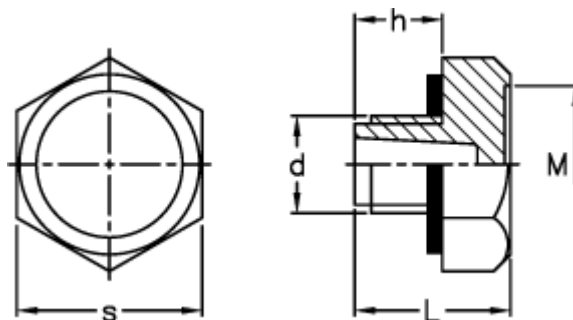

# Data Sheet

Article number: 2311058297EX  
Description: E+G Plug TN-EX  
TN.1/2

## Measures

---

d	= G 1/2
h	= 11
L	= 18
M	= 20.5
s	= 26
Tightening torque N m = 8 to 10	